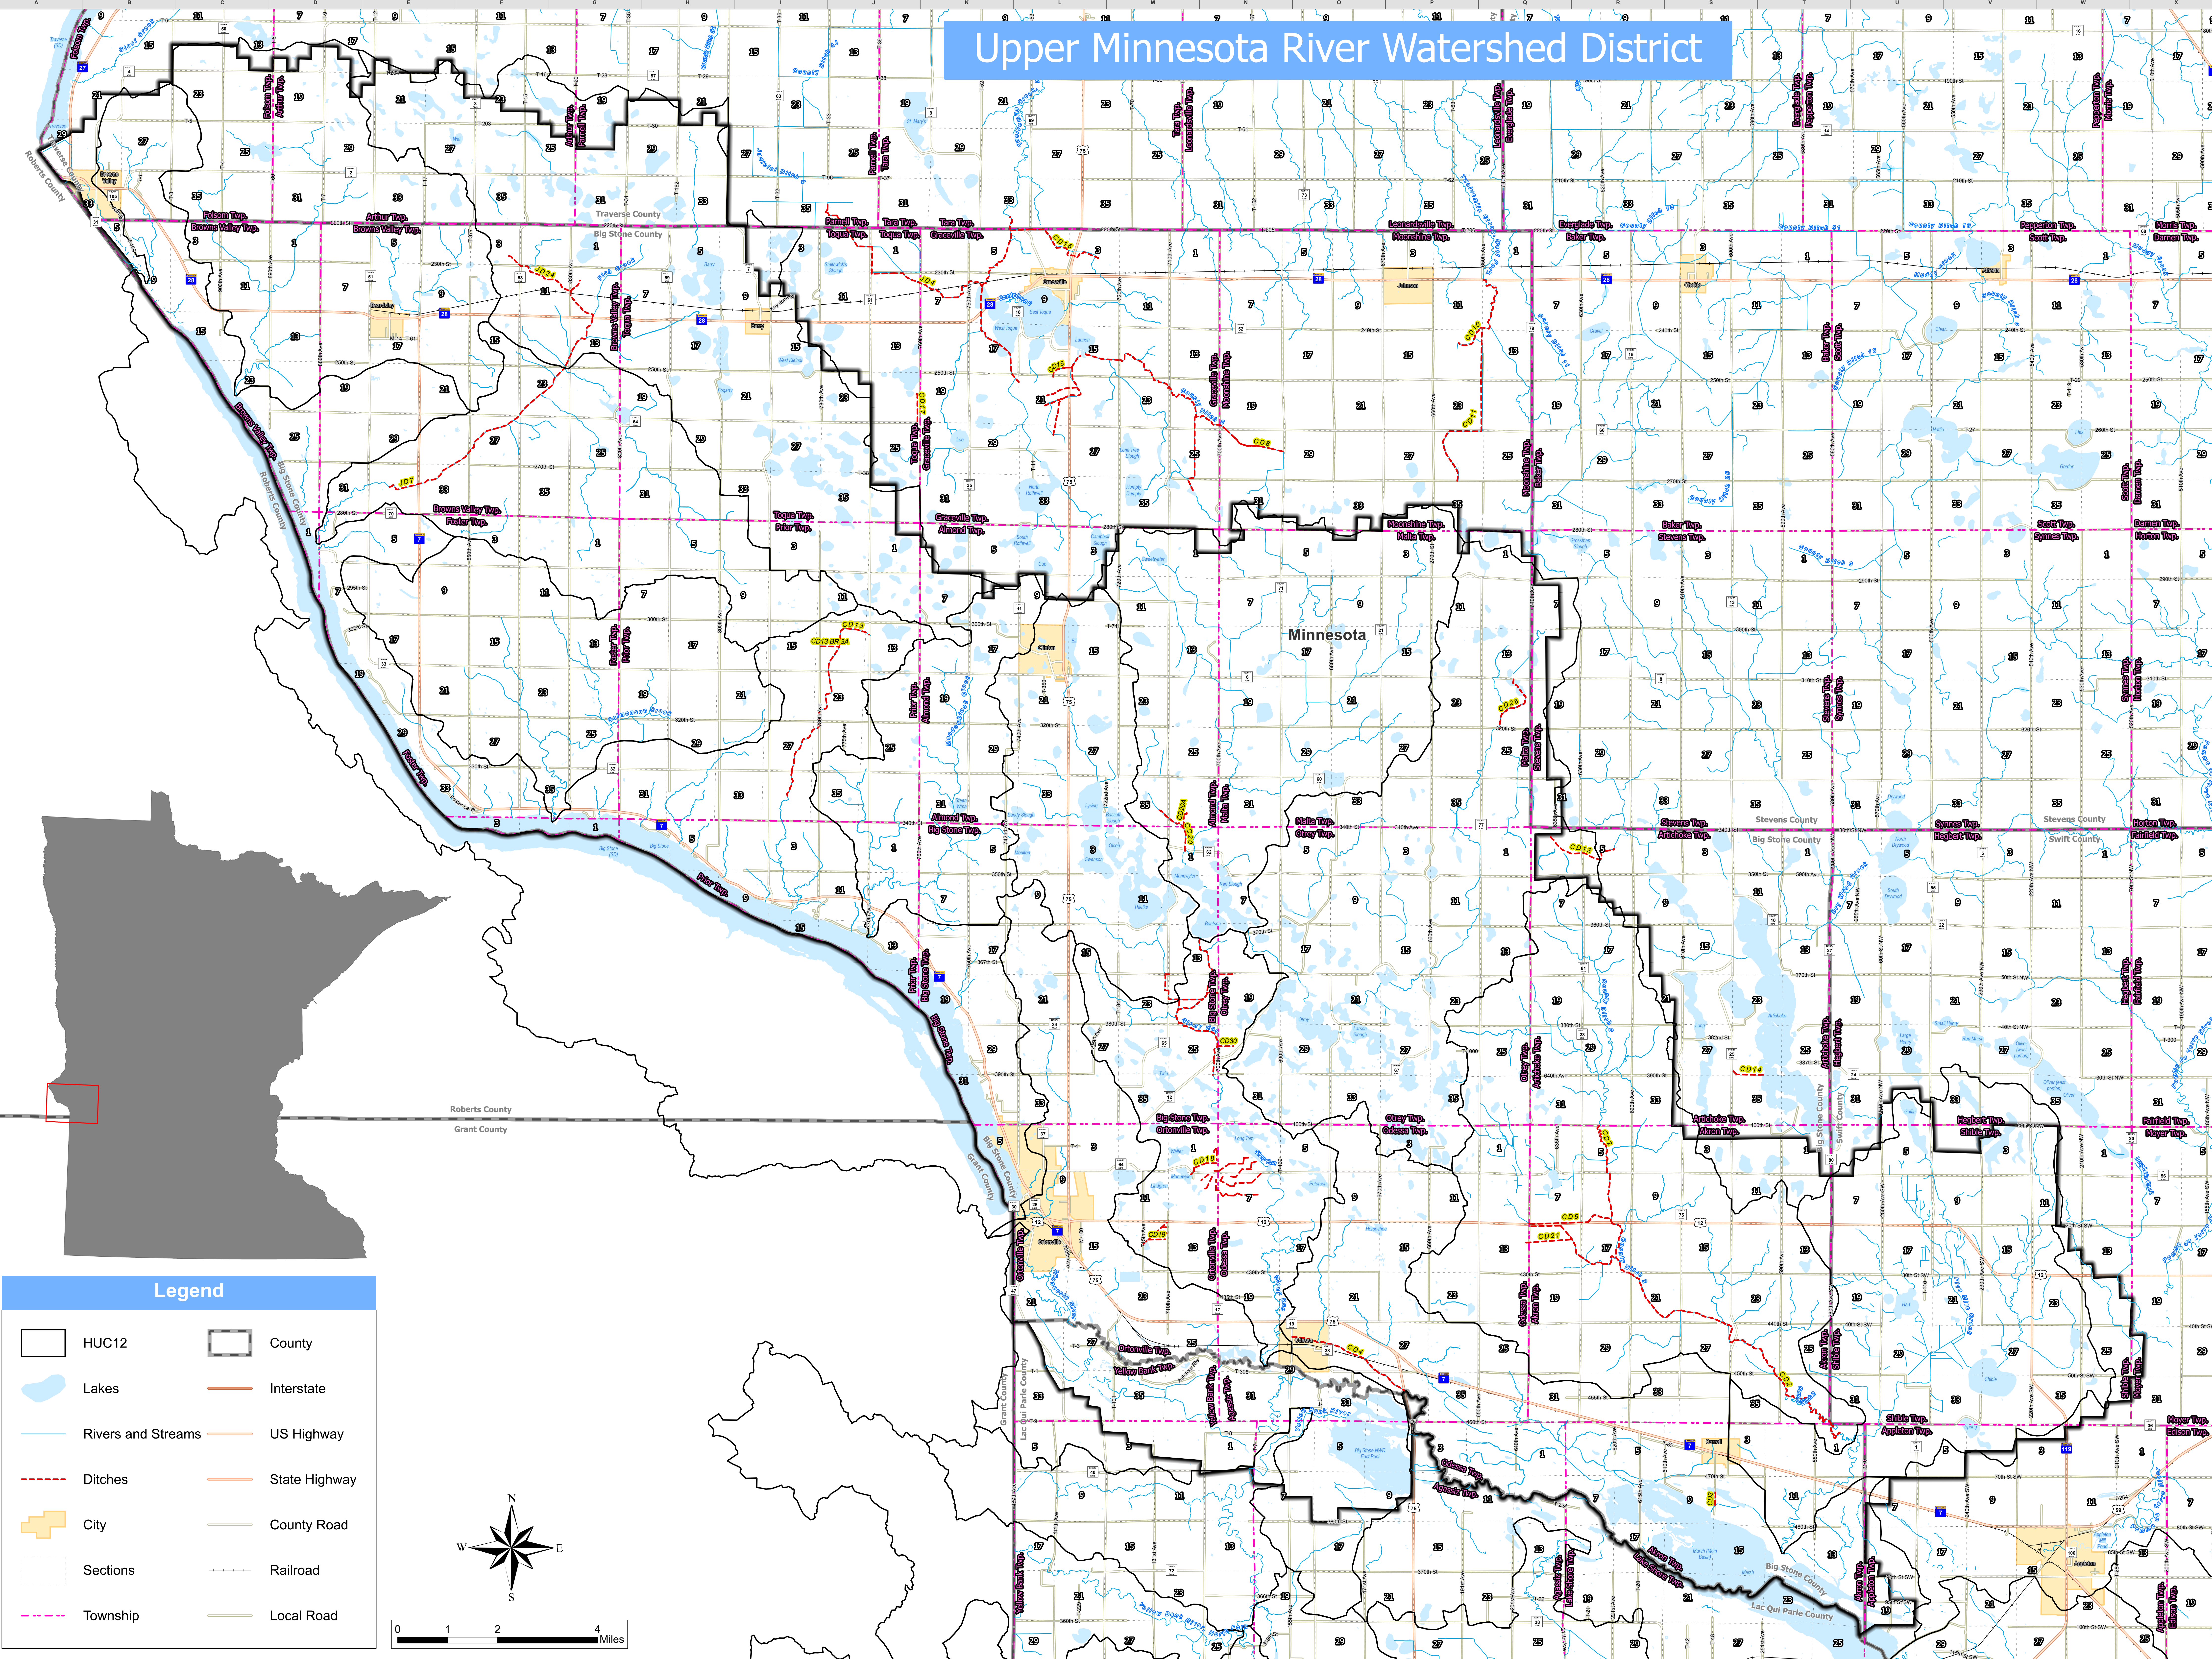

Upper Minnesota River Watershed District

Legend

	HUC12		County
	Lakes		Interstate
	Rivers and Streams		US Highway
	Ditches		State Highway
	City		County Road
	Sections		Railroad
	Township		Local Road

0 1 2 4 Miles